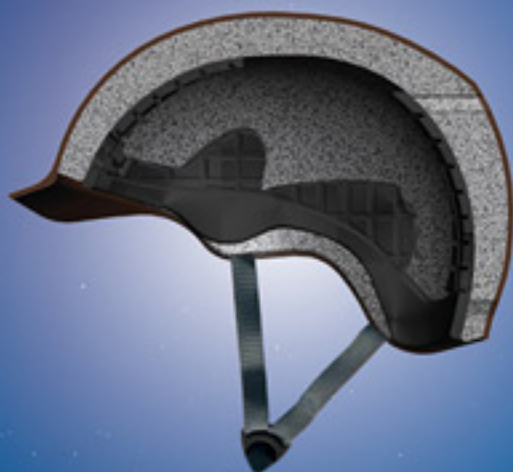

# HARD HAT w/ BROCK™

Patented Multiple Impact Breathable Foam

- New head protection option for athletes not into wearing helmets
- Keeps you dry and cool
- Allows air to flow in all directions

meg pugh image: adamblawer.com